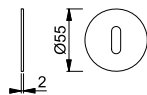

2

| Beschreibung |  |  | Lochung | F69 | | P.E. | Krt. |
|------------------------|---|---|---------|----------------|--|------|------|
| | | | | Art.-Nr./€ | | | |
| Schlüsselrosette, Paar |  |  | blind | 3425792 | | 1 | 20 |
| | | | | 3190022 | | 5 | 25 |
| | | | | 3425768 | | 1 | 20 |
| | | | | 3190031 | | 5 | 25 |
| | | | | 3425776 | | 1 | 20 |
| Bad/WC-Rosette, Paar | 35-45 |  | | 3190049 | | 2 | 10 |
| | | | 5-8 | 20,99 | | | |
| | | | 5-8 | 3425784 | | 1 | 10 |