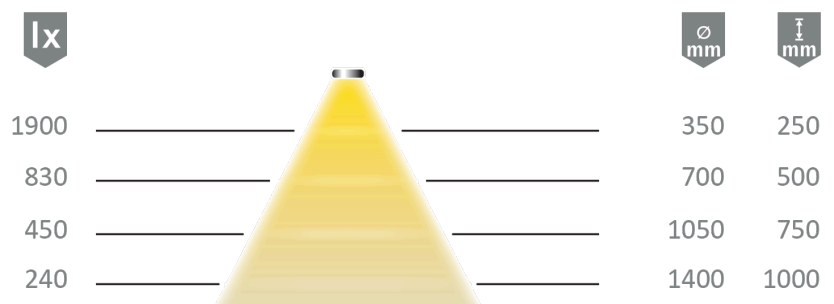

Datenblatt

Datasheet

HALEMEIER

Category, Category Linear lights
Article no., Article no. 5603901
Designation, Versa Linear 1200 12VDC nw
Designation

Technical Data Technical Data

Operating voltage, Operating voltage 12 Volt DC
Output, Output max.12 W/m
Energy efficiency class, Energy efficiency class E
Dimmable, Dimmable PWM
Degree of protection, Degree of protection IP20

Lighting parameters Lighting parameters

Light colour, Light colour NeutralWhite
Colour temperature, Colour temperature 4.000K - 4.150K
Luminous flux, Luminous flux 1320 lm/m
Colour reproduction, Colour reproduction >90 Ra
Half-value angle, Half-value angle 70 °

General General

Life span:, Life span: 50000 h
Kenn- und Prüfzeichen