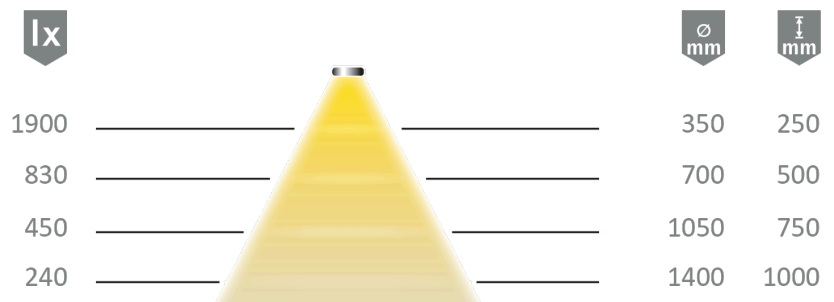

Datenblatt

Datasheet

HALEMEIER

Category, Category Linear lights
Article no., Article no. 5603911
Designation, Versa Linear 1200 12VDC ww
Designation

Technical Data Technical Data

Operating voltage, Operating voltage 12 Volt DC
Output, Output max.12 W/m
Energy efficiency class, Energy efficiency class E
Dimmable, Dimmable PWM
Degree of protection, Degree of protection IP20

Lighting parameters Lighting parameters

Light colour, Light colour WarmWhite
Colour temperature, Colour temperature 3.000K - 3.150K
Luminous flux, Luminous flux 1320 lm/m
Colour reproduction, Colour reproduction >90 Ra
Half-value angle, Half-value angle 70 °

General General

Life span:, Life span: 50000 h
Kenn- und Prüfzeichen