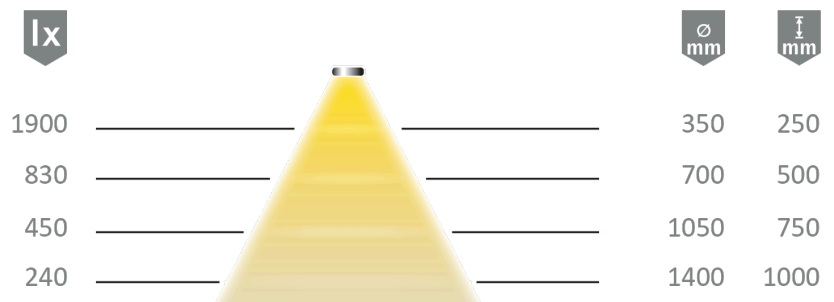

Datenblatt

Datasheet

HALEMEIER

Category, Category Linear lights
Article no., Article no. 5603941
Designation, Versa Linear 1200 12VDC xw
Designation

Technical Data Technical Data

Operating voltage, Operating voltage 12 Volt DC
Output, Output max.12 W/m
Energy efficiency class, Energy efficiency class E
Dimmable, Dimmable PWM
Degree of protection, Degree of protection IP20

Lighting parameters Lighting parameters

Light colour, Light colour XtraWarm
Colour temperature, Colour temperature 2.700K - 2.800K
Luminous flux, Luminous flux 1320 lm/m
Colour reproduction, Colour reproduction >90 Ra
Half-value angle, Half-value angle 70 °

General General

Life span:, Life span: 50000 h
Kenn- und Prüfzeichen