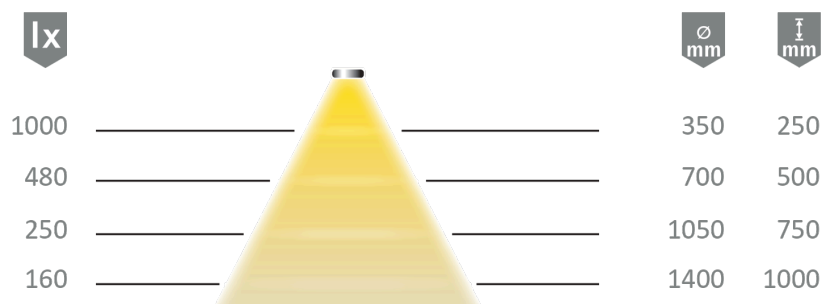

Datenblatt

Datasheet

HALEMEIER

Category, Category Linear lights
Article no., Article no. 5604411
Designation, Designation Versa Inside 600 12VDC ww

Technical Data Technical Data

Operating voltage, Operating voltage 12 Volt DC
Output, Output max.4 W/m
Energy efficiency class, Energy efficiency class C
Dimmable, Dimmable PWM
Degree of protection, Degree of protection IP20

Lighting parameters Lighting parameters

Light colour, Light colour WarmWhite
Colour temperature, Colour temperature 2.900K - 3.100K
Luminous flux, Luminous flux 600 lm/m
Colour reproduction, Colour reproduction >90 Ra
Half-value angle, Half-value angle 70 °

General General

Life span:, Life span: 60000 h
Kenn- und Prüfzeichen CE