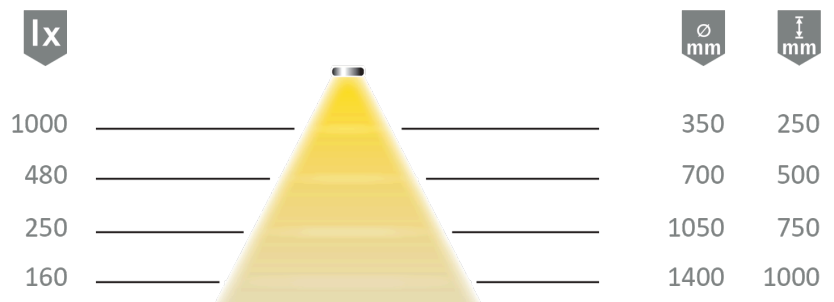

Datenblatt

Datasheet

HALEMEIER

Category, Category Linear lights
Article no., Article no. 5604441
Designation, Designation Versa Inside 600 12VDC xw

Technical Data Technical Data

Operating voltage, Operating voltage 12 Volt DC
Output, Output max.4 W/m
Energy efficiency class, Energy efficiency class C
Dimmable, Dimmable PWM
Degree of protection, Degree of protection IP20

Lighting parameters Lighting parameters

Light colour, Light colour XtraWarm
Colour temperature, Colour temperature 2.700K - 2.800K
Luminous flux, Luminous flux 600 lm/m
Colour reproduction, Colour reproduction >90 Ra
Half-value angle, Half-value angle 70 °

General General

Life span:, Life span: 60000 h
Kenn- und Prüfzeichen