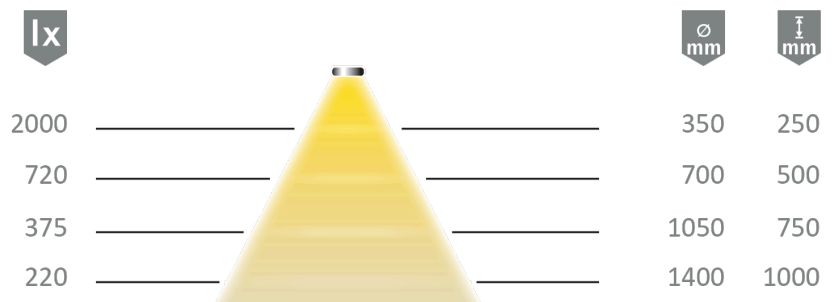

Datenblatt Datasheet

HALEMEIER

Category, Category Linear lights
Article no., Article no. 5604511
Designation, Versa Inside 1200 12VDC ww
Designation

Technical Data Technical Data

Operating voltage, Operating voltage 12 Volt DC
Output, Output max.8 W/m
Energy efficiency class, Energy efficiency class C
Dimmable, Dimmable PWM
Degree of protection, Degree of protection IP20

Lighting parameters Lighting parameters

Light colour, Light colour WarmWhite
Colour temperature, Colour temperature 2.900K - 3.100K
Luminous flux, Luminous flux 1200 lm
Colour reproduction, Colour reproduction >90 Ra
Half-value angle, Half-value angle 70 °

General General

Life span:, Life span: 50000 h
Kenn- und Prüfzeichen CE