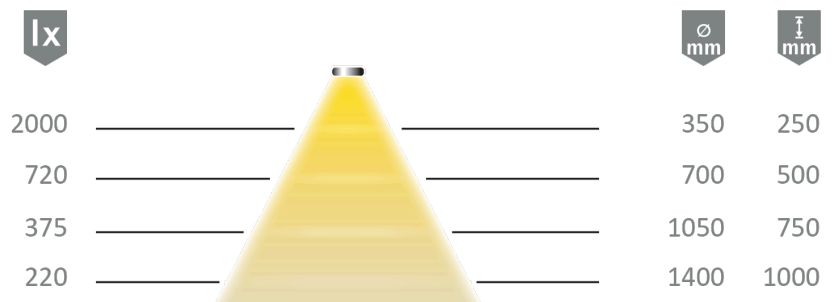

Datenblatt

Datasheet

HALEMEIER

Category, Category Linear lights
Article no., Article no. 5604541
Designation, Designation Versa Inside 1200 12VDC xw

Technical Data Technical Data

Operating voltage, Operating voltage 12 Volt DC
Output, Output max.8 W/m
Energy efficiency class, Energy efficiency class C
Dimmable, Dimmable PWM
Degree of protection, Degree of protection IP20

Lighting parameters Lighting parameters

Light colour, Light colour XtraWarm
Colour temperature, Colour temperature 2.700K - 2.800K
Luminous flux, Luminous flux 1200 lm
Colour reproduction, Colour reproduction >90 Ra
Half-value angle, Half-value angle 70 °

General General

Life span:, Life span: 50000 h
Kenn- und Prüfzeichen