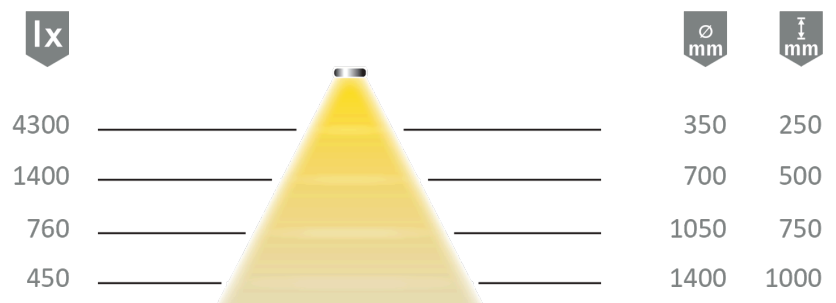

## Lighting parameters Lighting parameters

Light colour, Light colour NeutralWhite  
Colour temperature, Colour 3.900K - 4.100K  
temperature  
Luminous flux, Luminous flux 2100 lm/m  
Half-value angle, Half-value angle 70 °