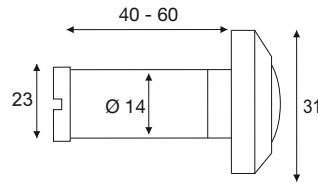

Feuerfester Türspion Ø14mm
Fire-resistant door viewer Ø14mm

BMB

Feuerfester Türspion
Fire-resistant door viewer

180° Türspion, Ø14mm, Türstärke 40-60mm / 180° Door viewer Ø14mm, door thickness 40-60mm

Feuerhemmende Wirkung: Mind. 30 min
Fire-resistant limit: Mind. 30 min