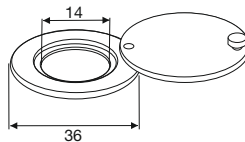

Feuerfester Schließer
Fire-resistant closer

Feuerhemmende Wirkung: Mind. 30 min
Fire-resistant limit: Mind. 30 min

Material: Stahl / Steel

Ohne Zertifikat / Without certificat

10

Oberfläche / Finish

Art. No.

Verchromt / Chrome

8593.236