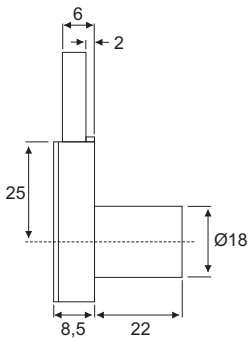

Lad, Dornmaß 25mm, extralanger Riegelweg 22mm
Drawer, backset 25mm with long latch travel 22mm

Material: Zamak vernickelt / Zinc alloy nickel plated

20

Art. No.

Lad / Drawer

104 100707

Extralanger Riegelweg vs. Standard Riegelweg / Long latch travel vs. Standard latch travel

Riegelweg / Travel: 22mm

Riegelweg / Travel: 9mm

Maßangaben unverbindlich / Dimensions not binding