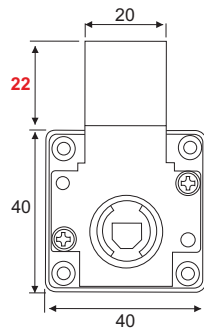

Lad, Dornmaß 25mm, extralanger Riegelweg 22mm
Drawer, backset 25mm with long latch travel 22mm

Material: Zamak vernickelt / Zinc alloy nickel plated

20

Art. No.

Lad / Drawer

104 100707

Extralanger Riegelweg vs. Standard Riegelweg / Long latch travel vs. Standard latch travel

Riegelweg / Travel: 22mm

Riegelweg / Travel: 9mm

Maßangaben unverbindlich / Dimensions not binding