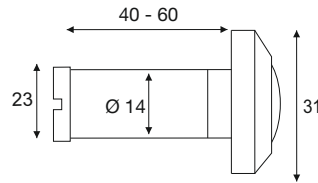

**Feuerfester Türspion Ø14mm**  
Fire-resistant door viewer Ø14mm

**BMB**

**Feuerfester Türspion**  
Fire-resistant door viewer

**180° Türspion, Ø14mm, Türstärke 40-60mm / 180° Door viewer Ø14mm, door thickness 40-60mm**