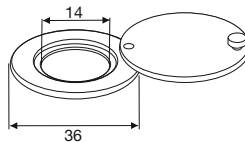

Feuerfester Schließer
Fire-resistant closer

Feuerhemmende Wirkung: Mind. 30 min
Fire-resistant limit: Mind. 30 min

Material: Stahl / Steel

Ohne Zertifikat / Without certificat

10

Oberfläche / Finish

Art. No.

Verchromt / Chrome

601 118725