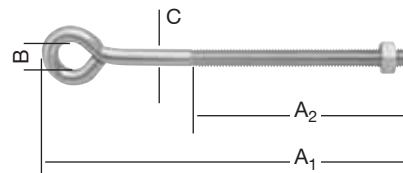

## Pressklemmen (Aluminium)

007900206AV	Z	662284	21,5	13,0	4,0	2	5	0,097
007900207AV	Z	662291	30,0	14,0	6,0	2	5	0,087
007900208AV	Z	662307	39,0	18,0	9,0	2	5	0,163
007900209AV	Z	662314	47,5	22,0	11,0	2	5	0,308
007900210AV	Z	662321	61,0	28,0	14,0	1	5	0,478
007900206G	Z	658515	21,5	13,0	4,0	8	5	0,347
007900207G	Z	658508	30,0	14,0	6,0	8	5	0,389
007900786AV	 V2A	664615	16,0	9,0	3,0	2	5	0,041
007900787AV		664622	17,5	11,0	4,0	2	5	0,052
007900788AV		664639	21,0	13,0	5,0	2	5	0,062
007900789AV		664646	24,0	14,0	6,0	2	5	0,093

## Seilkauschen

007900220AV	Z	662413	20,0	10,0	5,0	2	5	0,154
007900221AV	Z	662420	32,0	16,0	8,0	1	5	0,282
007900222AV	Z	662437	44,0	22,0	11,0	1	5	0,719
007900223AV	Z	662444	56,0	28,0	14,0	1	5	1,649
007900220HP	Z	658492	20,0	10,0	5,0	50	1	1,388
007900221HP	Z	658485	32,0	16,0	8,0	50	1	2,707
007900222HP	Z	658478	44,0	22,0	11,0	20	1	2,894
007900223HP	Z	658461	56,0	28,0	14,0	10	1	3,288
007900776AV	 V2A	664516	14,0	8,0	4,0	2	5	0,095
007900777AV		664523	17,5	10,0	5,0	2	5	0,171
007900778AV		664530	21,0	12,0	6,0	1	5	0,144

## Schäkel

007900217AV	Z	662383	100,0/ 80,0	10,0	6,0	2	5	0,251
007900218AV	Z	662390	150,0/ 90,0	10,0	6,0	2	5	0,335
007900219AV	Z	662406	150,0/ 90,0	12,0	8,0	2	5	0,620