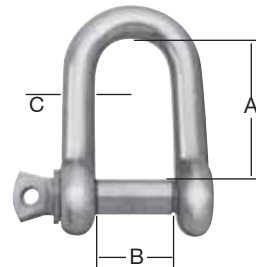

## Pressklemmen (Aluminium)

007900206AV	Z	662284	21,5	13,0	4,0	2	5	0,097
007900207AV	Z	662291	30,0	14,0	6,0	2	5	0,087
007900208AV	Z	662307	39,0	18,0	9,0	2	5	0,163
007900209AV	Z	662314	47,5	22,0	11,0	2	5	0,308
007900210AV	Z	662321	61,0	28,0	14,0	1	5	0,478
007900206G	Z	658515	21,5	13,0	4,0	8	5	0,347
007900207G	Z	658508	30,0	14,0	6,0	8	5	0,389
007900786AV	 V2A	664615	16,0	9,0	3,0	2	5	0,041
007900787AV		664622	17,5	11,0	4,0	2	5	0,052
007900788AV		664639	21,0	13,0	5,0	2	5	0,062
007900789AV		664646	24,0	14,0	6,0	2	5	0,093

## Seilkauschen

007900220AV	Z	662413	20,0	10,0	5,0	2	5	0,154
007900221AV	Z	662420	32,0	16,0	8,0	1	5	0,282
007900222AV	Z	662437	44,0	22,0	11,0	1	5	0,719
007900223AV	Z	662444	56,0	28,0	14,0	1	5	1,649
007900220HP	Z	658492	20,0	10,0	5,0	50	1	1,388
007900221HP	Z	658485	32,0	16,0	8,0	50	1	2,707
007900222HP	Z	658478	44,0	22,0	11,0	20	1	2,894
007900223HP	Z	658461	56,0	28,0	14,0	10	1	3,288
007900776AV	 V2A	664516	14,0	8,0	4,0	2	5	0,095
007900777AV		664523	17,5	10,0	5,0	2	5	0,171
007900778AV		664530	21,0	12,0	6,0	1	5	0,144

## Schäkel

007900217AV	Z	662383	100,0/ 80,0	10,0	6,0	2	5	0,251
007900218AV	Z	662390	150,0/ 90,0	10,0	6,0	2	5	0,335
007900219AV	Z	662406	150,0/ 90,0	12,0	8,0	2	5	0,620