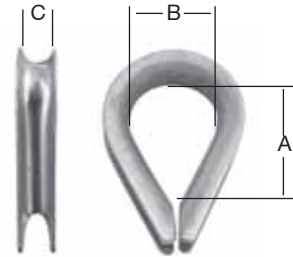

Bestell-Nr.	Ausführung	GTIN 4003984	A (A1/A2) in mm	B (B1/B2) in mm	C (C1/C2) in mm	Stck. pro Karte/Box/Karton	VE	Gewicht je VE in kg
007900761AV	AL	664448	7,0	4,5	2,0	10	5	0,035
007900762AV	AL	664455	9,0	5,0	2,5	10	5	0,045
007900763AV	AL	664462	11,0	6,5	3,0	6	5	0,047
007900764AV	AL	664479	14,0	9,0	4,0	6	5	0,077

## Pressklemmen (Aluminium)

007900206AV	Z	662284	21,5	13,0	4,0	2	5	0,097
007900207AV	Z	662291	30,0	14,0	6,0	2	5	0,087
007900208AV	Z	662307	39,0	18,0	9,0	2	5	0,163
007900209AV	Z	662314	47,5	22,0	11,0	2	5	0,308
007900210AV	Z	662321	61,0	28,0	14,0	1	5	0,478
007900206G	Z	658515	21,5	13,0	4,0	8	5	0,347
007900207G	Z	658508	30,0	14,0	6,0	8	5	0,389
007900786AV	 V2A	664615	16,0	9,0	3,0	2	5	0,041
007900787AV		664622	17,5	11,0	4,0	2	5	0,052
007900788AV		664639	21,0	13,0	5,0	2	5	0,062
007900789AV		664646	24,0	14,0	6,0	2	5	0,093

## Seilkauschen

007900220AV	Z	662413	20,0	10,0	5,0	2	5	0,154
007900221AV	Z	662420	32,0	16,0	8,0	1	5	0,282
007900222AV	Z	662437	44,0	22,0	11,0	1	5	0,719
007900223AV	Z	662444	56,0	28,0	14,0	1	5	1,649
007900220HP	Z	658492	20,0	10,0	5,0	50	1	1,388
007900221HP	Z	658485	32,0	16,0	8,0	50	1	2,707
007900222HP	Z	658478	44,0	22,0	11,0	20	1	2,894
007900223HP	Z	658461	56,0	28,0	14,0	10	1	3,288
007900776AV	 V2A	664516	14,0	8,0	4,0	2	5	0,095
007900777AV		664523	17,5	10,0	5,0	2	5	0,171
007900778AV		664530	21,0	12,0	6,0	1	5	0,144

## Spannschrauben

007900225AV	Z	662468	100,0/ 70,0	10,0	M6	1	5	0,354
007900226AV	Z	662475	110,0/ 80,0	10,0	M8	1	5	0,783
007900783AV	 V2A	664585	70,0/ 52,0	8,0	M5	1	5	0,222
007900785AV		664608	90,0/ 68,0	10,0	M6	1	5	0,364